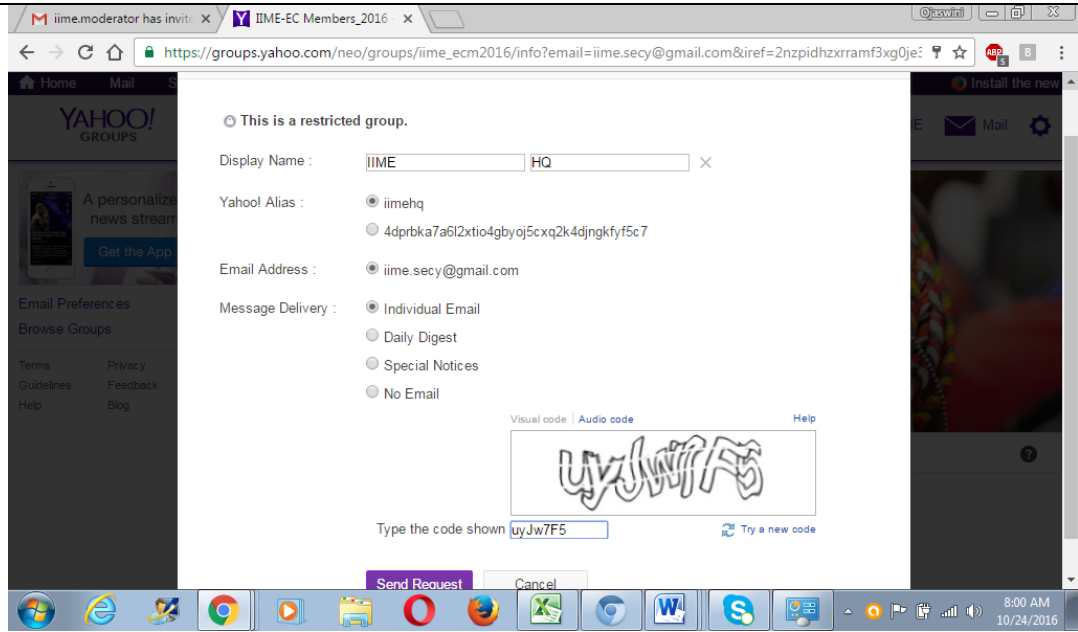

Step-7

After typing/filling the 'CAPTCHA' as shown, click the box "SEND REQUEST"

Now, you will see the Display of 'IIME_ECM2016 Yahoogroups' wherein the name, mail ID, etc. will be exhibited.

[In the case of IIME_GB: Now, you will see the Display of 'IIME_GB Yahoogroups' wherein the name, mail ID, etc. will be exhibited.]