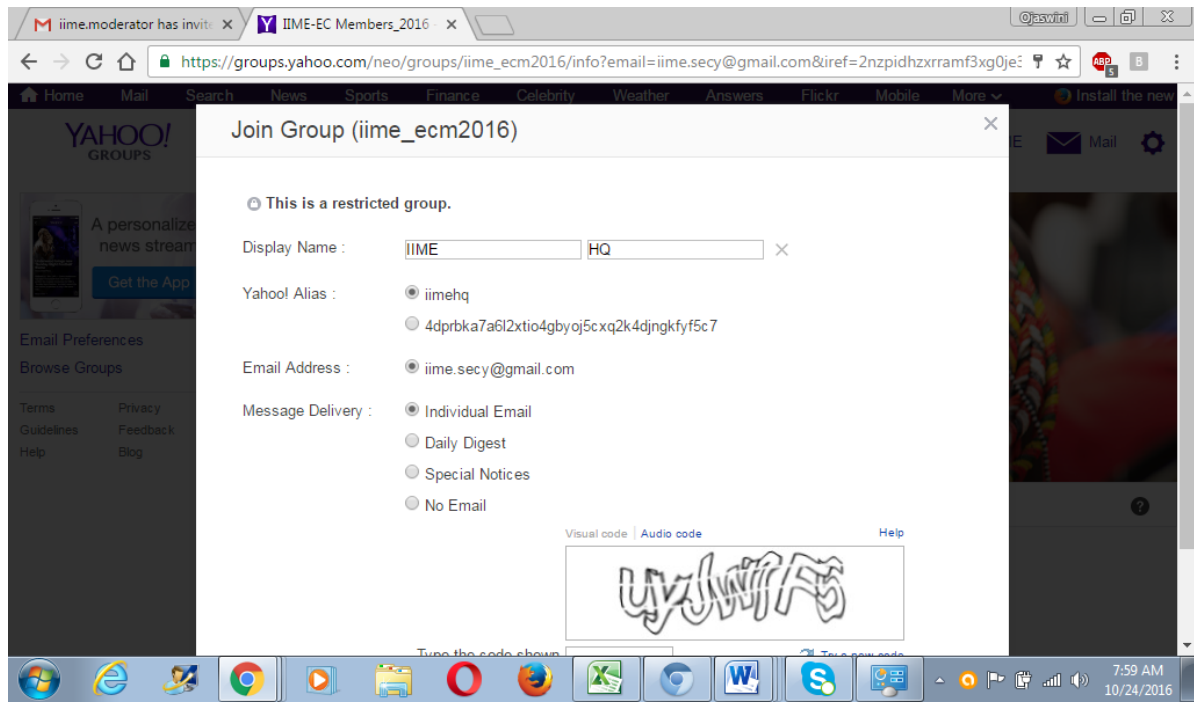

Step-6

The display 'Join Group (iime_ecm2016)' appears for typing/filling the "CAPTCHA"

[In the case of IIME_GB: the display of 'Join group (iime_gb)' appears for typing/filling the "CAPTCHA"]