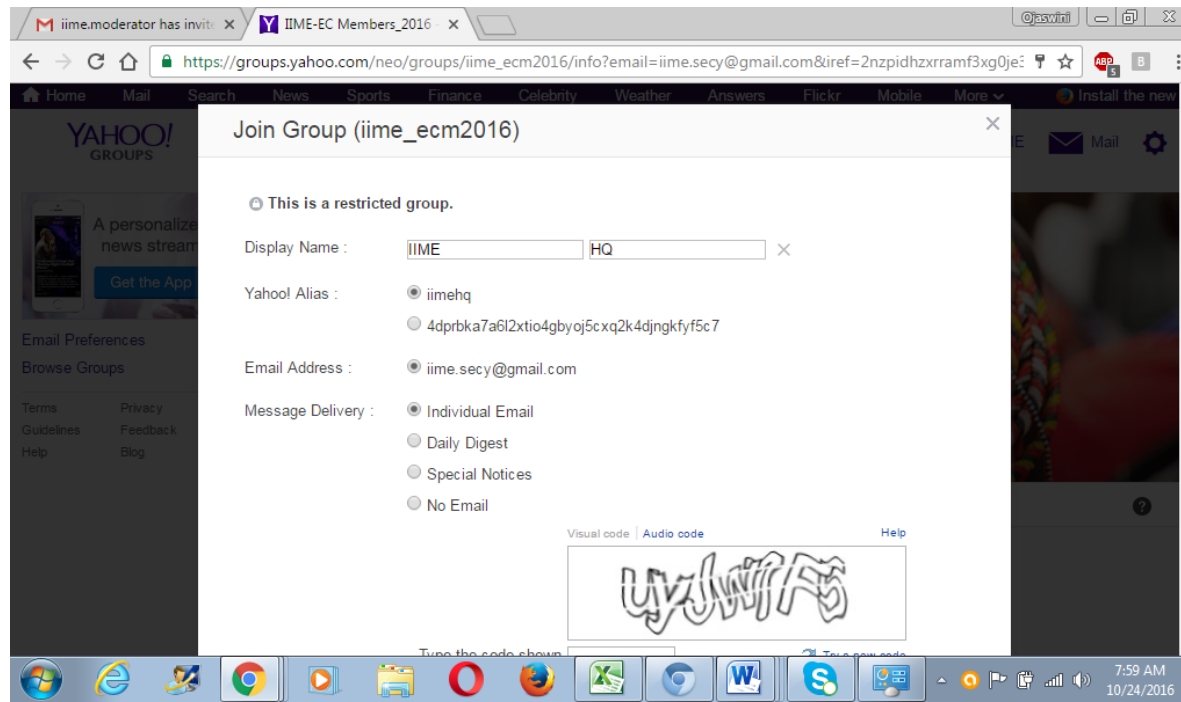

Step-6

The display 'Join Group (iime_ecm2016)' appears for typing/filling the "CAPTCHA"

[In the case of IIME_GB: the display of 'Join group (iime_gb)' appears for typing/filling the "CAPTCHA"]