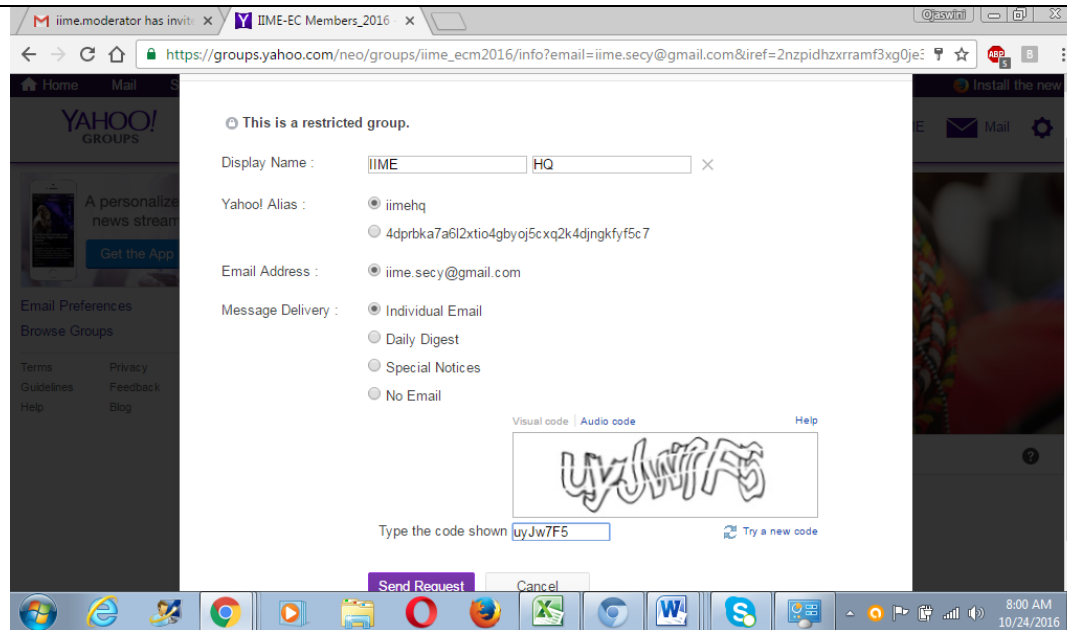

Step-7

After typing/filling the 'CAPTCHA' as shown, click the box "SEND REQUEST"

Now, you will see the Display of 'IIME_ECM2016 Yahoogroups' wherein the name, mail ID, etc. will be exhibited.

[In the case of IIME_GB: Now, you will see the Display of 'IIME_GB Yahoogroups' wherein the name, mail ID, etc. will be exhibited.]